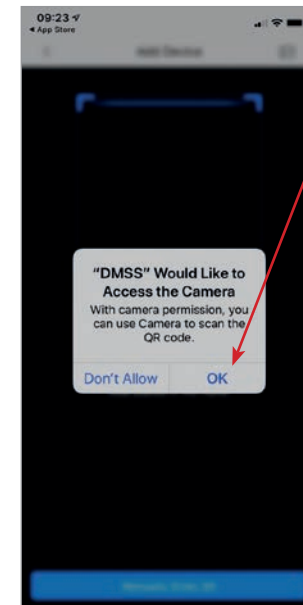

CCTV User Guide

Smart Devices

ULTIMATE PEACE OF MIND

Firstly, download the app from your applicable app store.

***Please note, the appearance of the app may change due to updates, but the names will remain the same.**

Once downloaded, a series of set up pages will follow.

As a UK resident it is important that you click on **United Kingdom**.

Adding a device:

Tap 'Add' in the top right-hand corner. You can then select 'SN/Scan'.

Tap OK to allow access to camera

Manually enter SN

Enter serial number and tap next

The Device is an NVR. Tap the NVR box

Enter device name (your own choice)

Enter your username (as supplied)

Enter your password (as supplied)