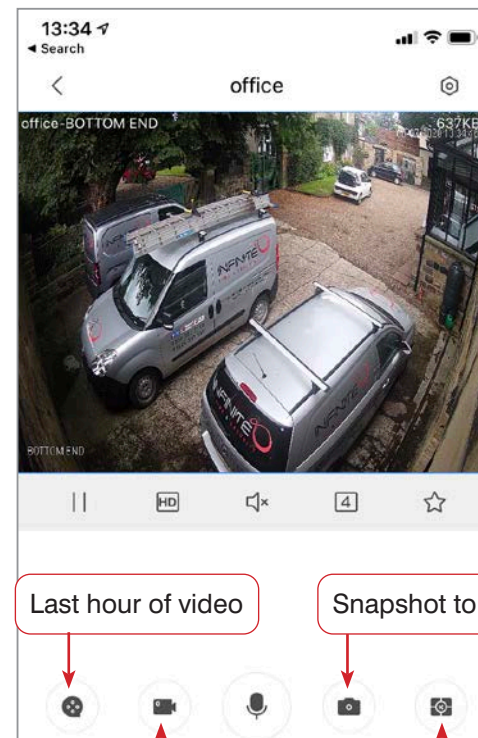

Infinite Fire & Security cannot be held responsible for unauthorised logins on your account.

Your final screen should look like this:

Live views for your cameras can be viewed here

Individual cameras can be viewed here

HD (Ideal for recording incident). Will be slower on any streaming service

PTZ Control

SD (Ideal for streaming)

Last hour of video

Snapshot to device

Start/Stop recording to device

End streaming

More help and advice can be found within the App itself by tapping 'Me' in the bottom right hand corner and then 'Help & Feedback'.