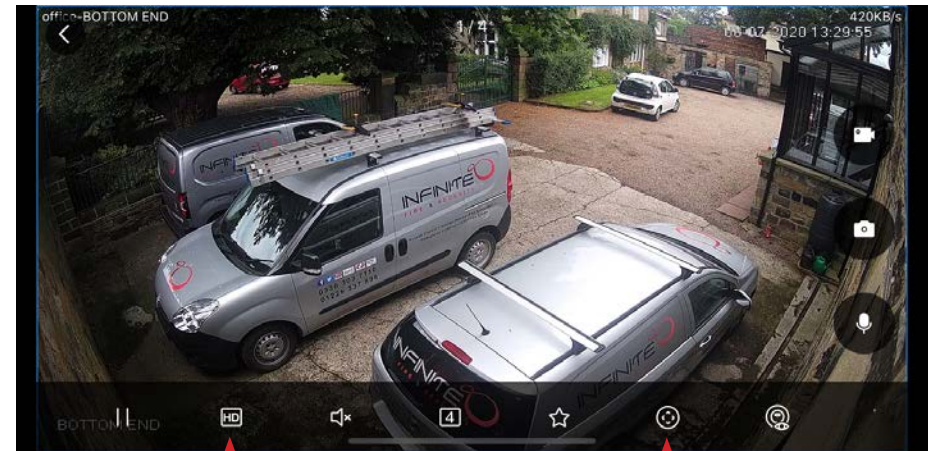

Infinite Fire & Security cannot be held responsible for unauthorised logins on your account.

Your final screen should look like this:

Live views for your cameras can be viewed here

Individual cameras can be viewed here