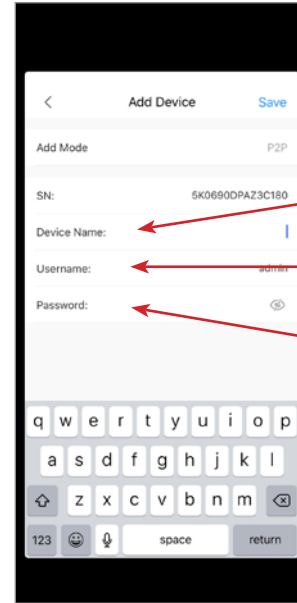

Once downloaded, a series of set up pages will follow.

As a UK resident it is important that you click on **United Kingdom**.

Adding a device:

Tap 'Add' in the top right-hand corner. You can then select 'SN/Scan'.

Tap OK to allow access to camera

Manually enter SN

Enter serial number and tap next

The Device is an NVR. Tap the NVR box

Enter device name (your own choice)

Enter your username (as supplied)

Enter your password (as supplied)