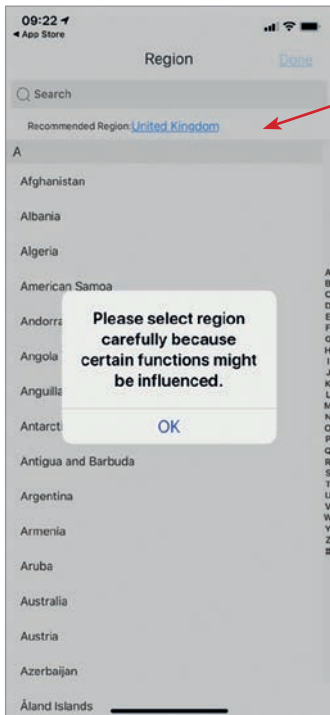

CCTV User Guide

Smart Devices

ULTIMATE PEACE OF MIND

Firstly, download the app from your applicable app store.

***Please note, the appearance of the app may change due to updates, but the names will remain the same.**

Once downloaded, a series of set up pages will follow.

As a UK resident it is important that you click on **United Kingdom**.

Adding a device:

Tap 'Add' in the top right-hand corner. You can then select 'SN/Scan'.