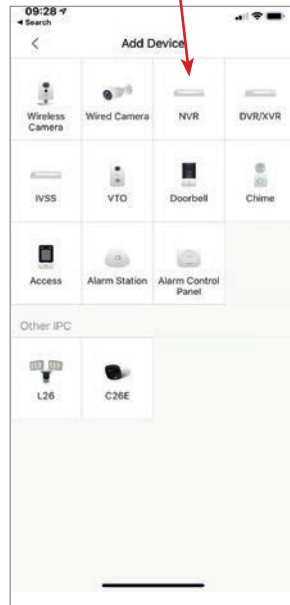

Once downloaded, a series of set up pages will follow.

As a UK resident it is important that you click on **United Kingdom**.

Adding a device:

Tap 'Add' in the top right-hand corner. You can then select 'SN/Scan'.

Tap OK to allow access to camera

Manually enter SN

Enter serial number and tap next

The Device is an NVR. Tap the NVR box

Enter device name (your own choice)

Enter your username (as supplied)

Enter your password (as supplied)