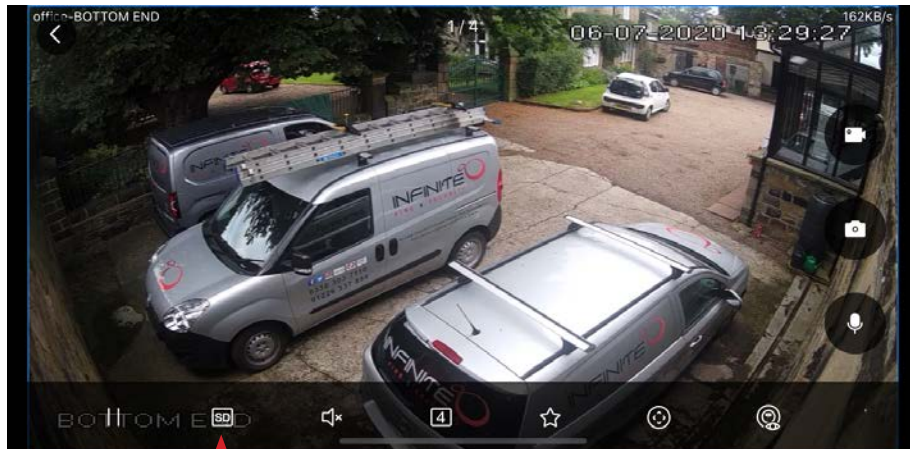

SD (Ideal for streaming)