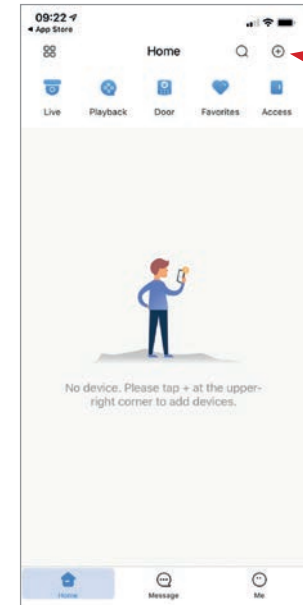

CCTV User Guide

Smart Devices

ULTIMATE PEACE OF MIND

Firstly, download the app from your applicable app store.

***Please note, the appearance of the app may change due to updates, but the names will remain the same.**

Once downloaded, a series of set up pages will follow.

As a UK resident it is important that you click on **United Kingdom**.

Adding a device:

Tap 'Add' in the top right-hand corner. You can then select 'SN/Scan'.

Tap OK to allow access to camera

Manually enter SN

Enter serial number and tap next

The Device is an NVR. Tap the NVR box

Enter device name (your own choice)

Enter your username (as supplied)

Enter your password (as supplied)