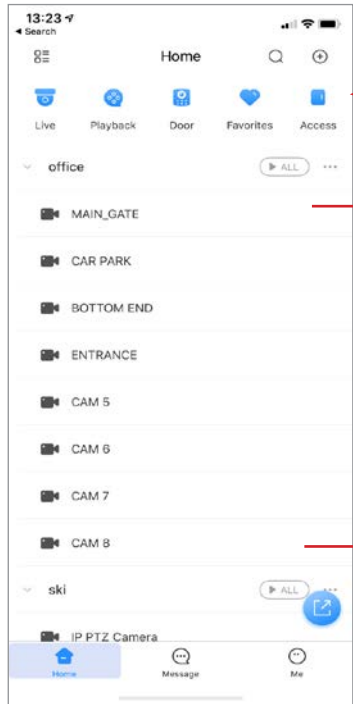

Once downloaded, a series of set up pages will follow.

As a UK resident it is important that you click on **United Kingdom**.

Adding a device:

Tap 'Add' in the top right-hand corner. You can then select 'SN/Scan'.

Tap OK to allow access to camera

Manually enter SN

Enter serial number and tap next

The Device is an NVR. Tap the NVR box

Enter device name (your own choice)

Enter your username (as supplied)

Enter your password (as supplied)

Infinite Fire & Security cannot be held responsible for unauthorised logins on your account.

Your final screen should look like this:

Live views for your cameras can be viewed here

Individual cameras can be viewed here