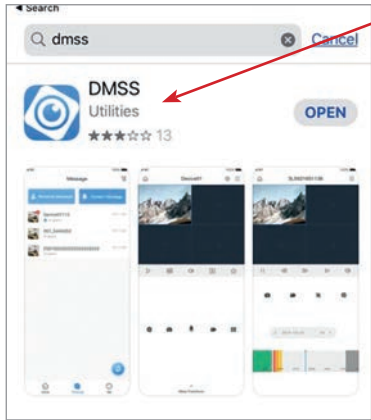

CCTV User Guide

Smart Devices

ULTIMATE PEACE OF MIND

Firstly, download the app from your applicable app store.

***Please note, the appearance of the app may change due to updates, but the names will remain the same.**

Once downloaded, a series of set up pages will follow.

As a UK resident it is important that you click on **United Kingdom**.

Adding a device:

Tap 'Add' in the top right-hand corner. You can then select 'SN/Scan'.

Tap OK to allow access to camera

Manually enter SN

Enter serial number and tap next

The Device is an NVR. Tap the NVR box

Enter device name (your own choice)

Enter your username (as supplied)

Enter your password (as supplied)