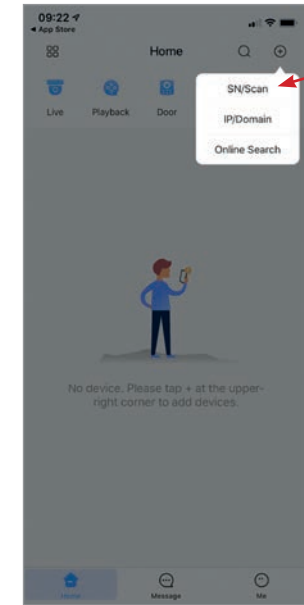

CCTV User Guide

Smart Devices

ULTIMATE PEACE OF MIND

Firstly, download the app from your applicable app store.

***Please note, the appearance of the app may change due to updates, but the names will remain the same.**

Once downloaded, a series of set up pages will follow.

As a UK resident it is important that you click on **United Kingdom**.

Adding a device:

Tap 'Add' in the top right-hand corner. You can then select 'SN/Scan'.

Tap OK to allow access to camera

Manually enter SN

Enter serial number and tap next

The Device is an NVR. Tap the NVR box

Enter device name (your own choice)

Enter your username (as supplied)

Enter your password (as supplied)